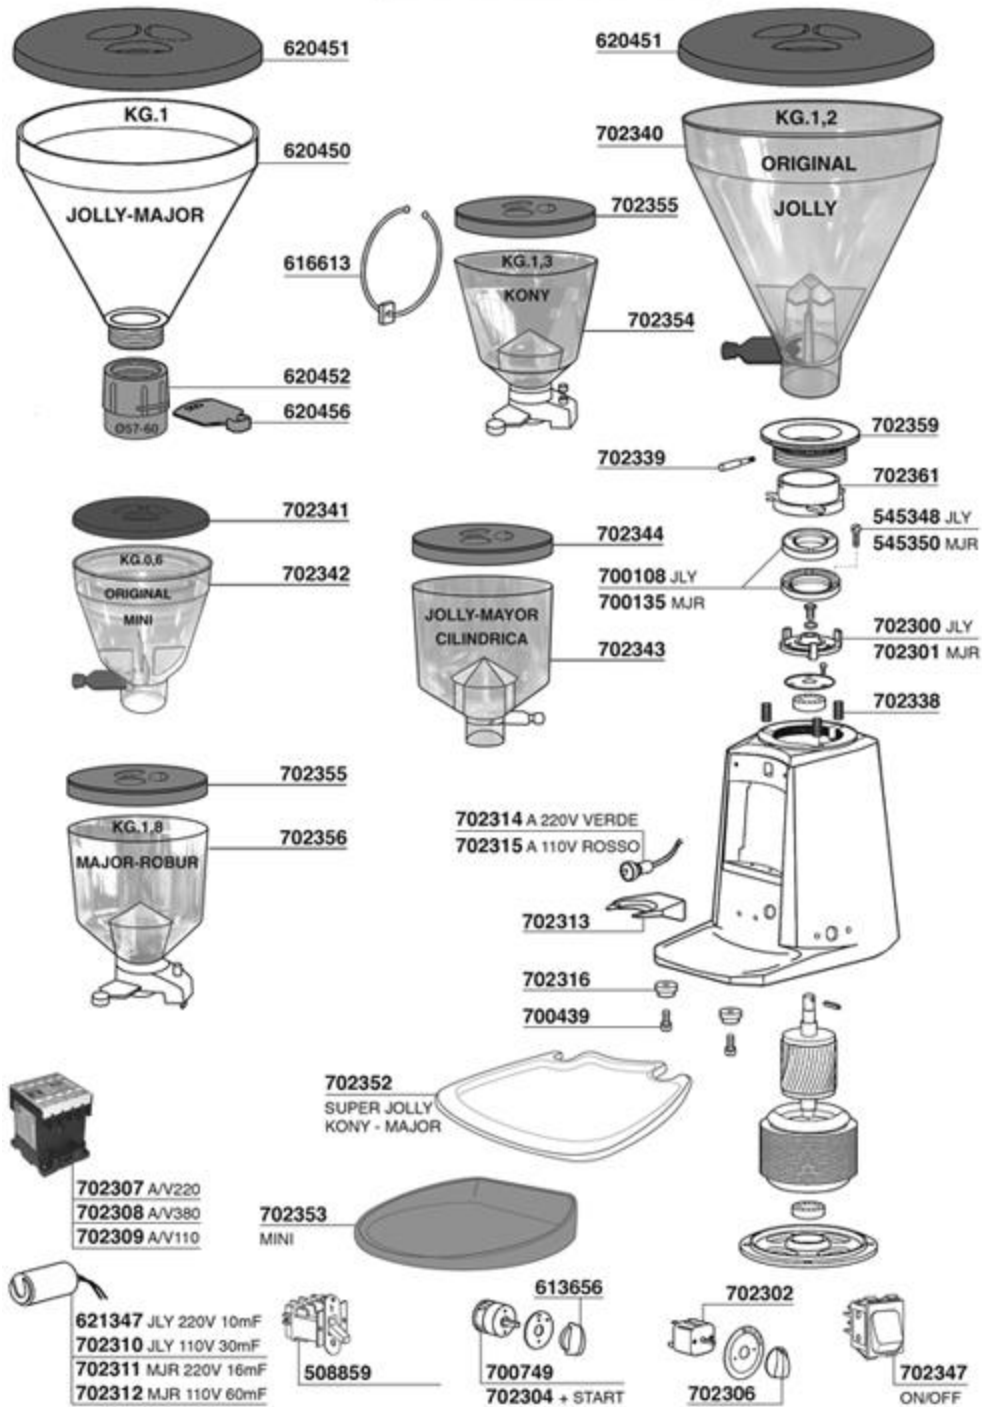

MAZZER MODEL: JOLLY - MAJOR

JLY =MODEL JOLLY MJR=MODEL MAJOR

S= MANUAL A= AUTOMATIC

MAZZER MODEL: JOLLY - MAJOR

JLY= MODEL JOLLY MJR= MODEL MAJOR
 S= MANUAL A= AUTOMATIC